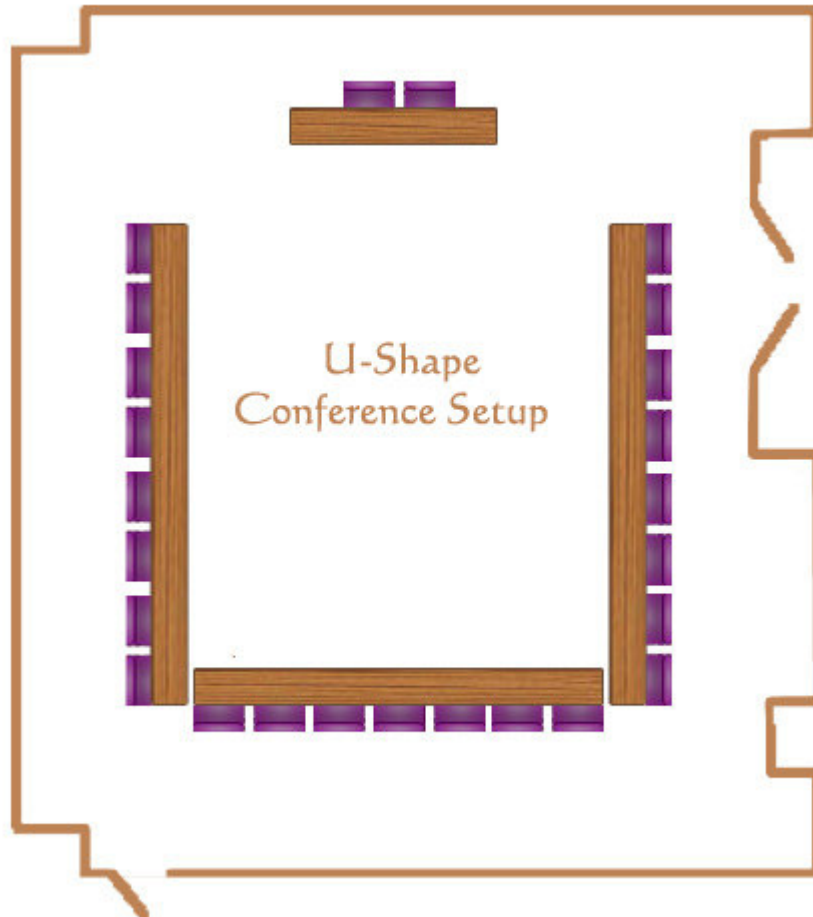

## Maximum Conference Capacity Table

Venue	U-Shape	Cinema	School Room
Mowana	300	600	400
Motswere	100	200	150
Morojwa	60	120	100
Morula	60	120	100

at liberty to stay your way...

Maximum Banqueting Capacity Table