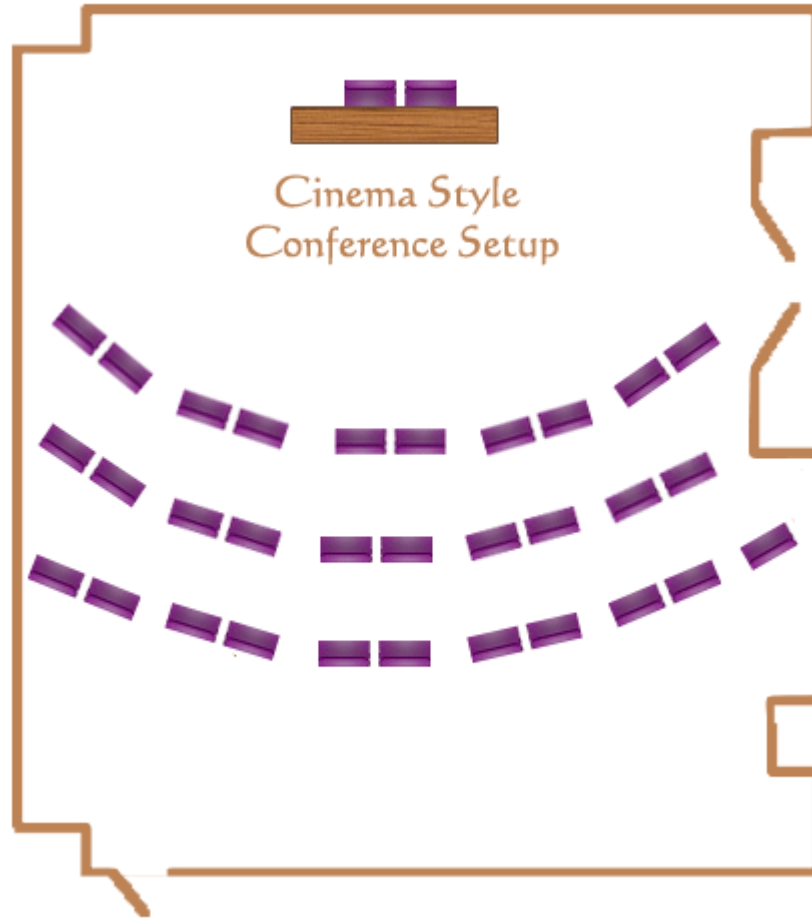

## Maximum Conference Capacity Table

Venue	U-Shape	Cinema	School Room
Mowana	300	600	400
Motswere	100	200	150
Morojwa	60	120	100
Morula	60	120	100

at liberty to stay your way...

Maximum Banqueting Capacity Table

Venue	Cocktail	Banquet		Dinner Dance	
	Occasional Table	Table Round	Table Trestle	Table Round	Table Trestle
Mowana	500	300	400	250	300
Motswere	175	100	120	80	100
Morojwa	100	50	60	40	50
Morula	100	50	60	40	50